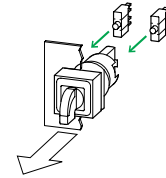

Function:

Key  
withdrawable  
in positionCol-  
our18 × 18  
Part no.  
Article no.25 × 25  
Part no.  
Article no.Price  
see price  
list

Std. pack

Notes

 ▷ = spring-return  
 ▽ = stay-put

**IP65, key-operated actuators**

 With 1 key and VS anti-rotation feature  
 for each colour there is a corresponding key, → page 2/57

**2 positions**

▷ 45°	0	●	<b>Q18S1</b> 038806	<b>Q25S1</b> 038773	5 off
▽ 45°	0	●	<b>Q18S1R</b> 038805	<b>Q25S1R</b> 038772	5 off
▷ 45°	0	●	<b>Q18S1R-A1</b> 072312	<b>Q25S1R-A1</b> 072376	5 off
▷ 45°	0	●	<b>Q18S1-GN</b> 062148	<b>Q25S1-GN</b> 062150	5 off
▽ 45°	0	●	<b>Q18S1R-GN</b> 062151	<b>Q25S1R-GN</b> 062108	5 off
▷ 45°	0	●	<b>Q18S1-RT</b> 046841	<b>Q25S1-RT</b> 046843	5 off
▽ 45°	0	●	<b>Q18S1R-RT</b> 046837	<b>Q25S1R-RT</b> 046839	5 off
▷ 45°	0	○	<b>Q18S1-WS</b> 046849	<b>Q25S1-WS</b> 046851	5 off
▽ 45°	0	○	<b>Q18S1R-WS</b> 046845	<b>Q25S1R-WS</b> 046847	5 off
▷ 45°	0	●	<b>Q18S1-BL</b> 045959	<b>Q25S1-BL</b> 046835	5 off
▽ 45°	0	●	<b>Q18S1R-BL</b> 062814	<b>Q25S1R-BL</b> 045502	5 off