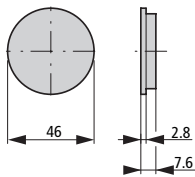

LSO-R30P-B6000-LD

LSO-R30P-S400-LD

LSO-R30P-B6000-PD

LSO-R30P-S400-PD

**Reflectors for optical proximity switches**

LSO-XR40

LSO-XR75