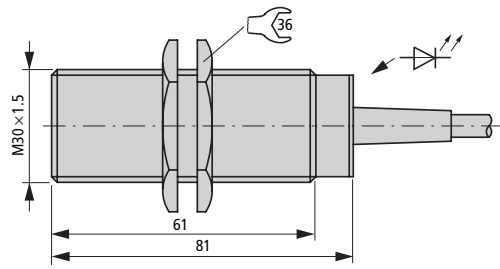

Proximity switches

**LSC capacitive proximity switches**

LSC-R12M-F3-LD

LSC-R18M-F5-LD

LSC-R30M-F10-LD

LSC-Q20M-F5-LD

LSC-Q40P-F20-CD

**Optical proximity switches**

LSO-R18P-S300-PD

LSO-R18P-B2000-PD

LSO-R18S-S300-PD

LSO-R18S-B2000-PD

LSO-R18S-B2000-LD

LSO-R18P-S300-LD

LSO-R18P-B2000-LD

LSO-R18S-S300-LD