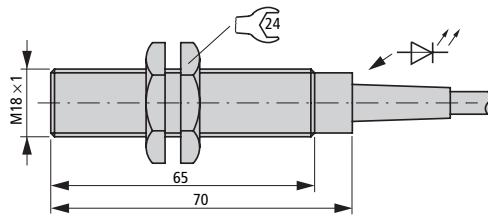

Proximity switches

**LSC capacitive proximity switches**

LSC-R12M-F3-LD

LSC-R18M-F5-LD

LSC-R30M-F10-LD

LSC-Q20M-F5-LD

LSC-Q40P-F20-CD

**Optical proximity switches**

LSO-R18P-S300-PD

LSO-R18P-B2000-PD

LSO-R18S-S300-PD

LSO-R18S-B2000-PD

LSO-R18S-B2000-LD

LSO-R18P-S300-LD

LSO-R18P-B2000-LD

LSO-R18S-S300-LD